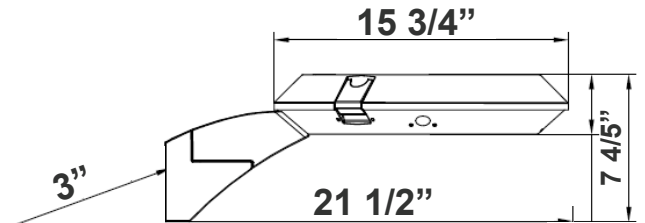

Customer Name: \_\_\_\_\_

Project Name: \_\_\_\_\_

Note: \_\_\_\_\_

Type: \_\_\_\_\_

POLE/WALL MOUNT

**21 1/2"(W) X 7 4/5"(H)**

Ideal for airports, auto dealerships, corporate offices, education, government, healthcare, industrial warehouses, municipal parking, gas stations, convenient stores, recreation and public venues, restaurants, hospitality, retail and grocery stores.