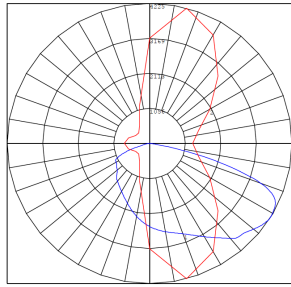

## Photometrics: GPX-18-60W-MCTP-PWM

BUD Rating: B1-U1-G0

20W 5000K, Area55'x 75' Mounting Height: 9'